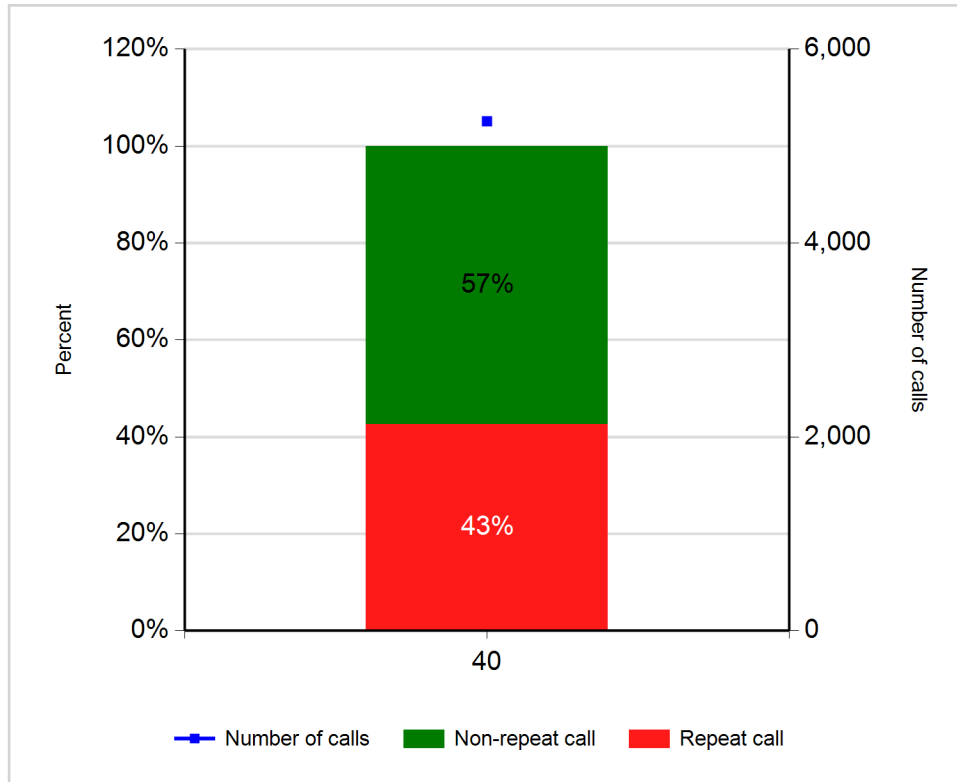

## Total repeat calls summary

Number of calls	Total repeat calls	Repeat in 5 min	Repeat in 1 hour	Repeat in 1 day	Repeat in 2 day	Repeat in 1 week	Repeat more than 1 week	Non-Repeat
5257	2237	457	1006	543	143	302	382	2424

**Total calls**

**Repeat calls at IVR**

**Repeat calls at agent**

**Percent of caller that generated repeat calls**

**Repeat calls by hour**

**Repeat calls by day of week**

Repeat calls by week

Repeat calls by month

### Percent of repeat calls by Skillset