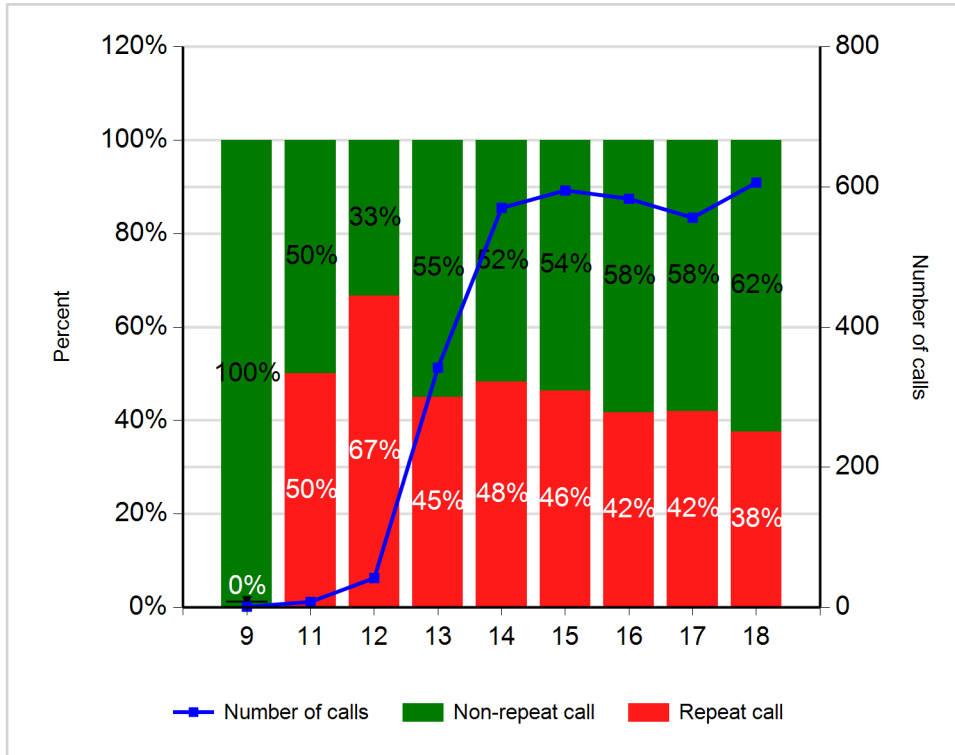

## Total repeat calls summary

Number of calls	Total repeat calls	Repeat in 5 min	Repeat in 1 hour	Repeat in 1 day	Repeat in 2 day	Repeat in 1 week	Repeat more than 1 week	Non-Repeat
5257	2237	457	1006	543	143	302	382	2424

**Total calls**

**Repeat calls at IVR**

**Repeat calls at agent**

**Percent of caller that generated repeat calls**

**Repeat calls by hour**

**Repeat calls by day of week**

Repeat calls by week

Repeat calls by month

### Percent of repeat calls by Skillset