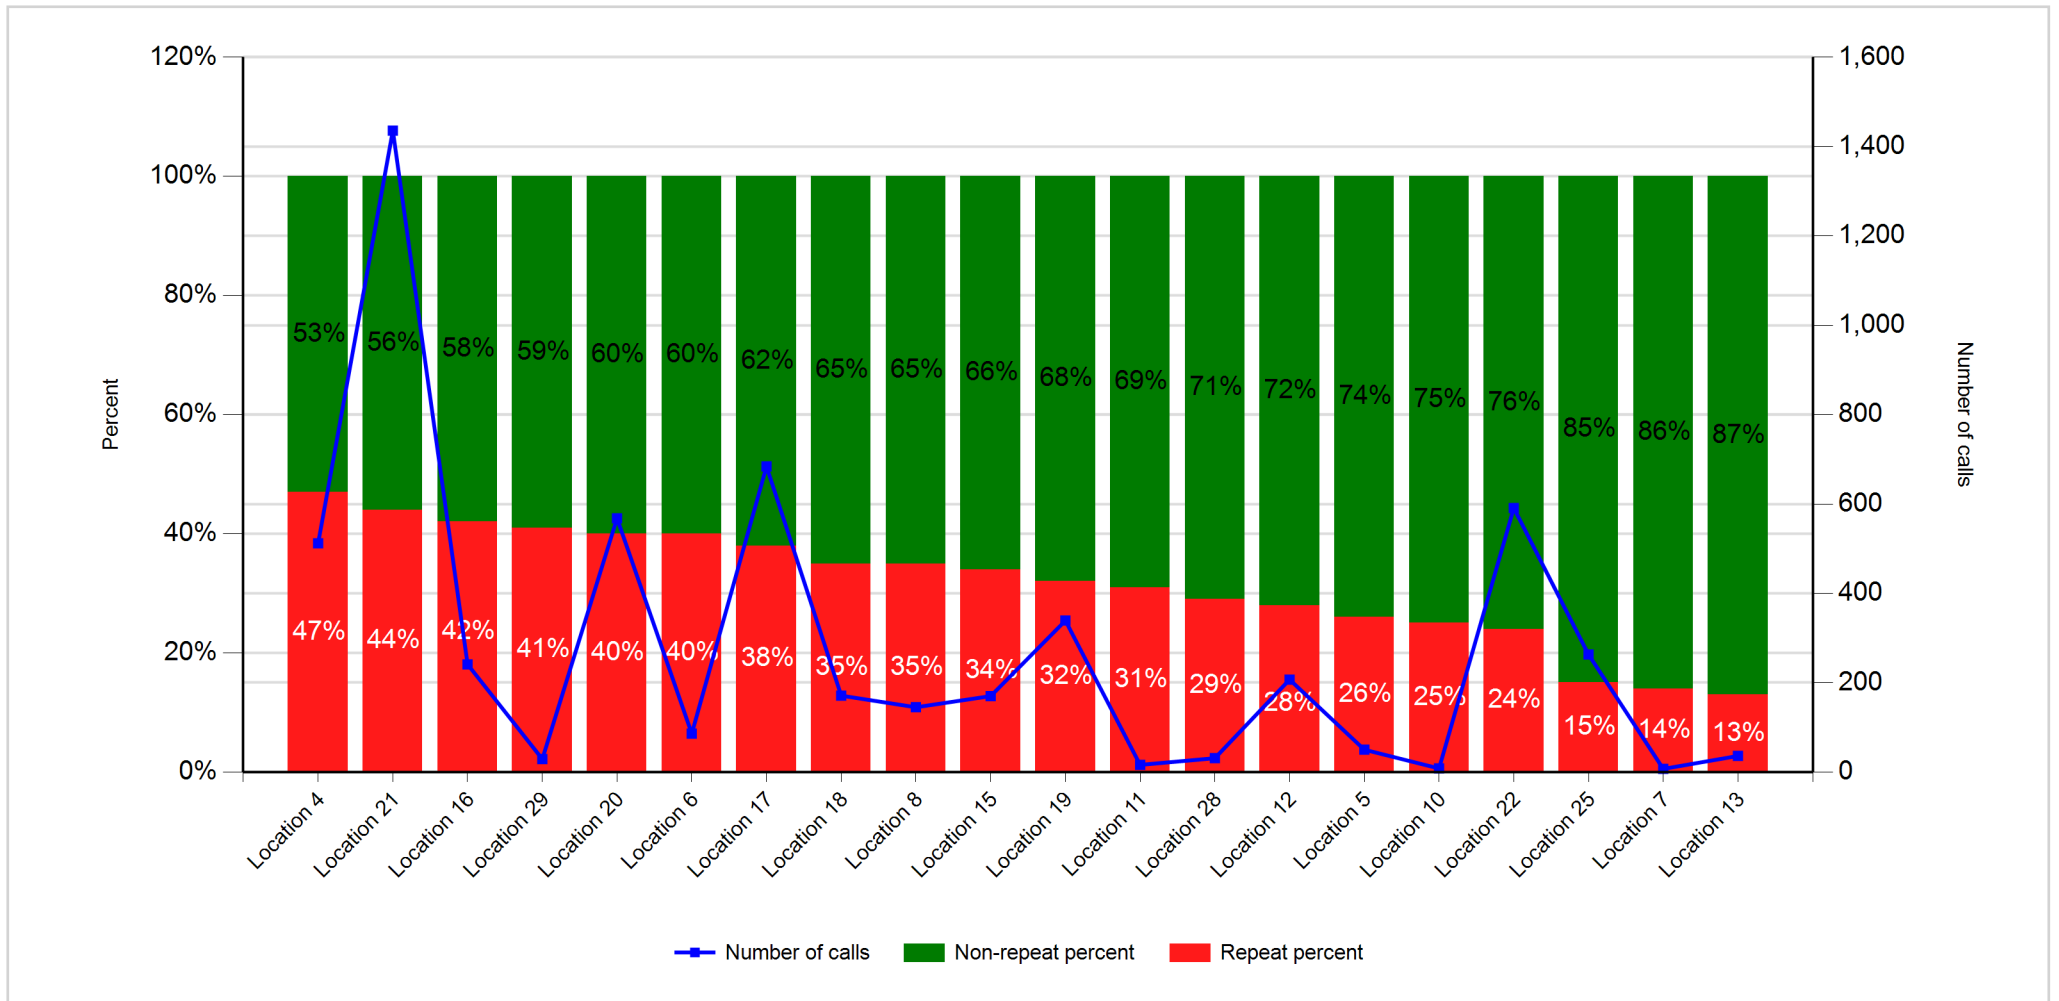

Percent of repeat calls by facility