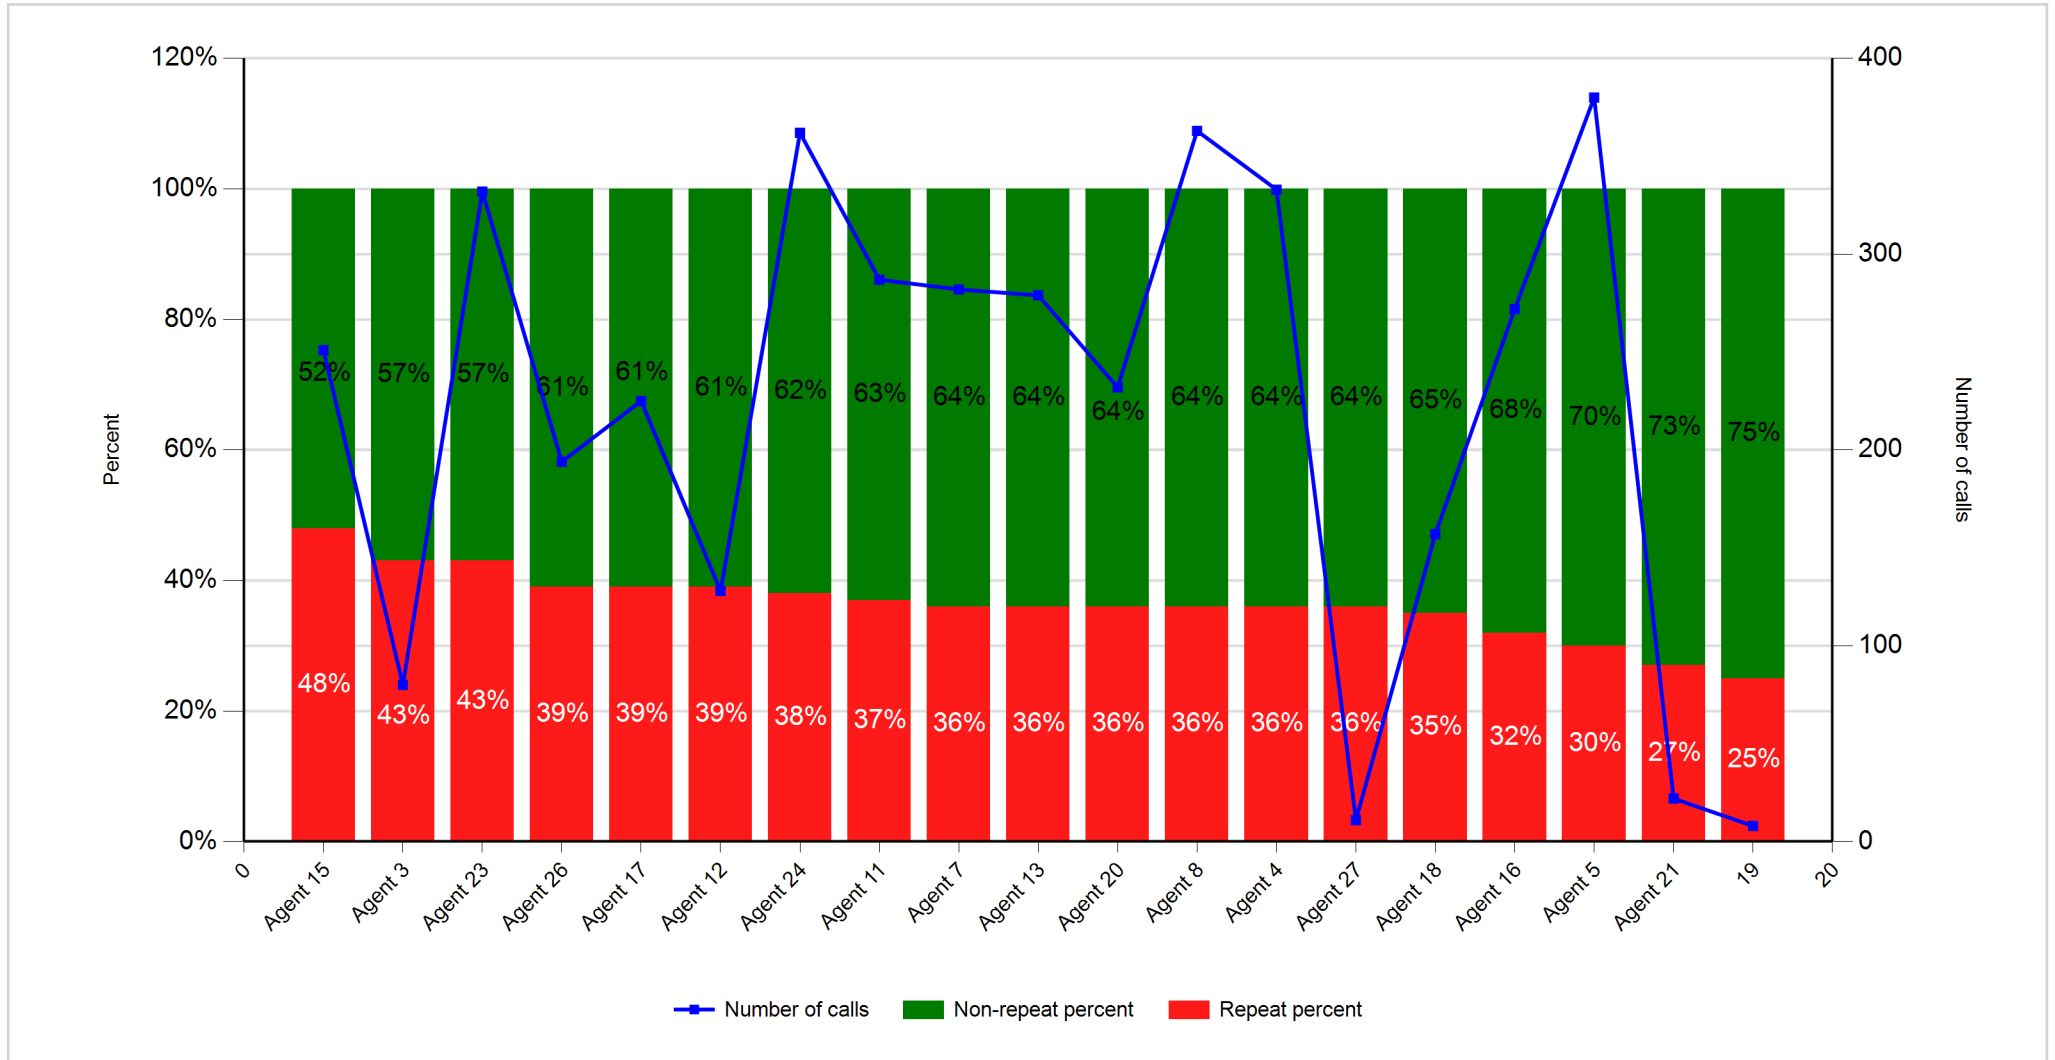

Repeat calls by previous agent