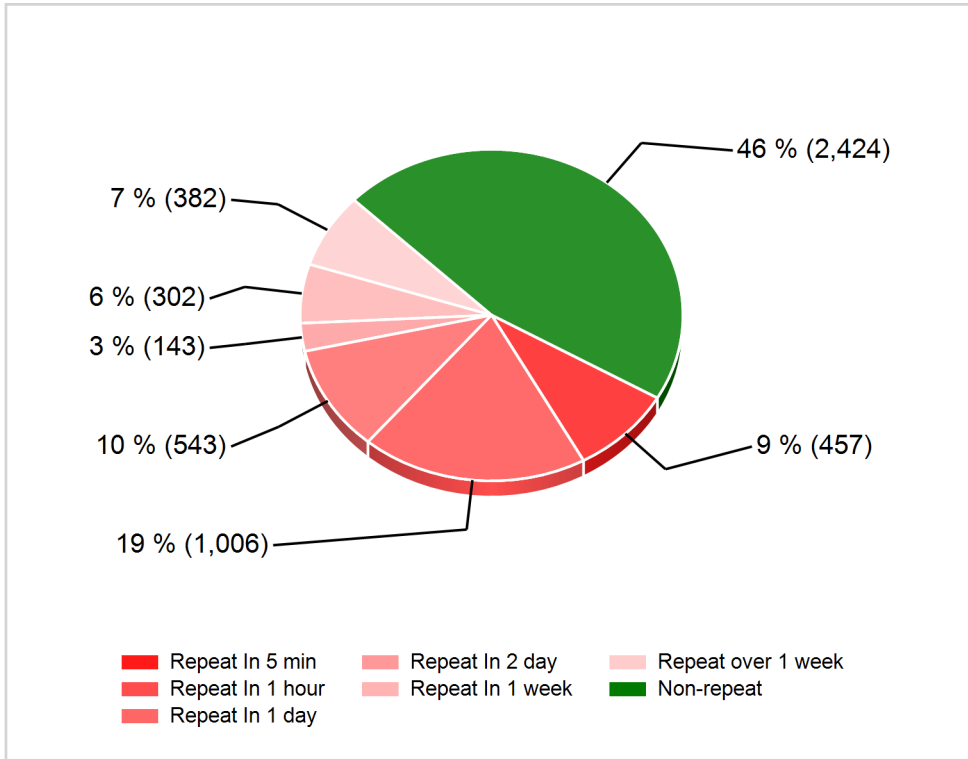

Repeat calls at agent

Total calls