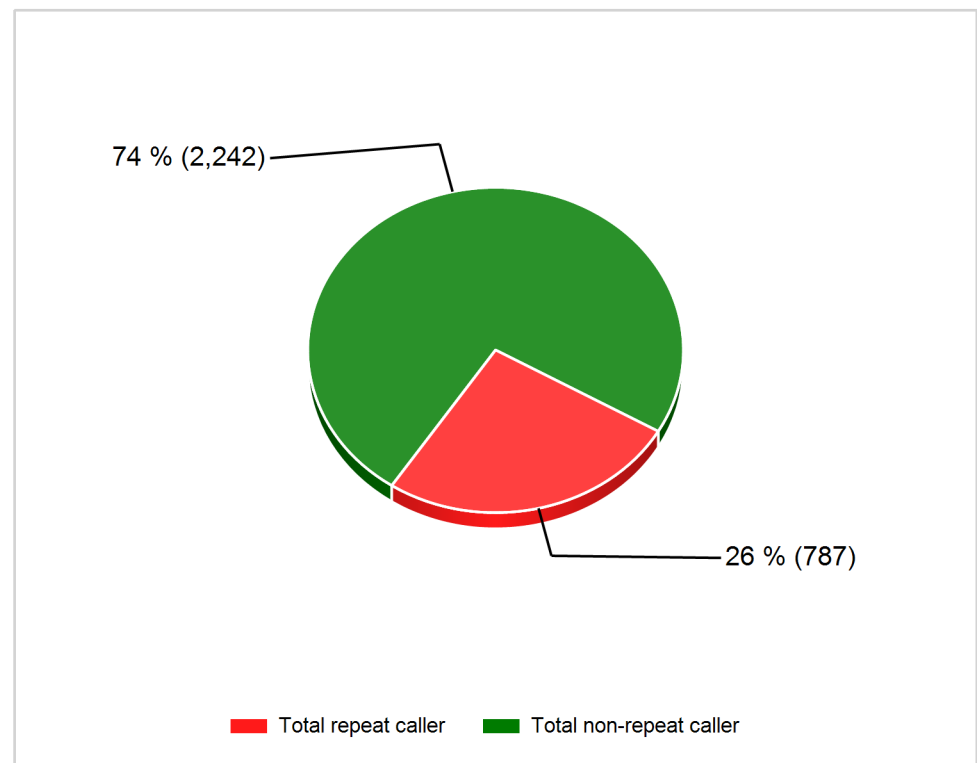

## Total repeat calls summary

Number of calls	Total repeat calls	Repeat in 5 min	Repeat in 1 hour	Repeat in 1 day	Repeat in 2 day	Repeat in 1 week	Repeat more than 1 week	Non-Repeat
5257	2237	457	1006	543	143	302	382	2424

**Total calls**

**Repeat calls at IVR**

**Repeat calls at agent**

**Percent of caller that generated repeat calls**

**Repeat calls by hour**

**Repeat calls by day of week**

Repeat calls by week

Repeat calls by month

### Percent of repeat calls by Skillset