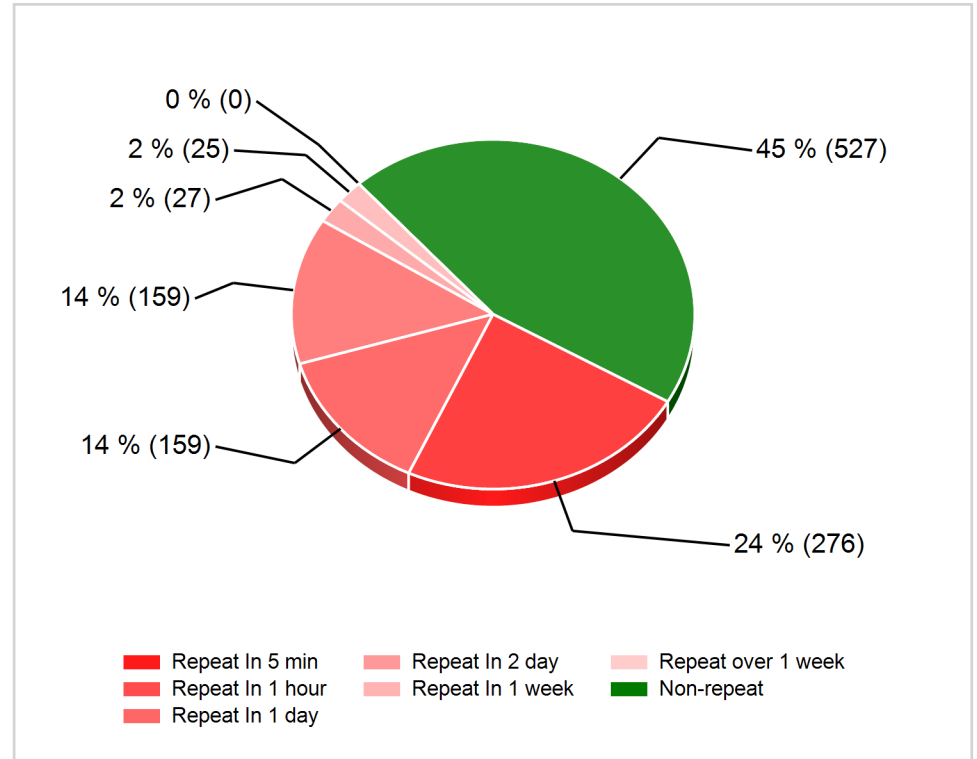

Percent of caller that generated repeat calls

Repeat calls at IVR