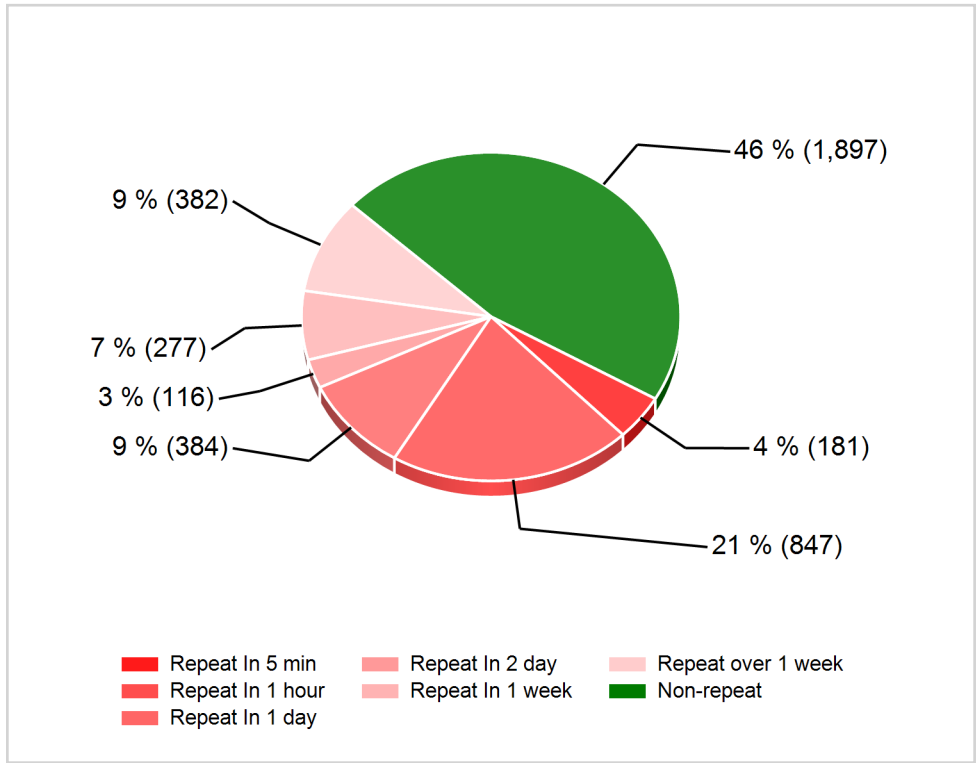

## Which are worst Quadrants?

Quadrant	Worst Value	Repeat Calls	Repeat Calls Percent
Worst hour	15	276	46%
Worst date	Oct 01, 2018	572	44%
Worst day of week	Monday	572	44%

## Total repeat calls summary

Number of calls	Total repeat calls	Repeat in 5 min	Repeat in 1 hour	Repeat in 1 day	Repeat in 2 day	Repeat in 1 week	Repeat more than 1 week	Non-Repeat
5257	2237	457	1006	543	143	302	382	2424

**Total calls**

**Repeat calls at IVR**

**Repeat calls at agent**

**Percent of caller that generated repeat calls**

**Repeat calls by hour**

**Repeat calls by day of week**

Repeat calls by week

Repeat calls by month