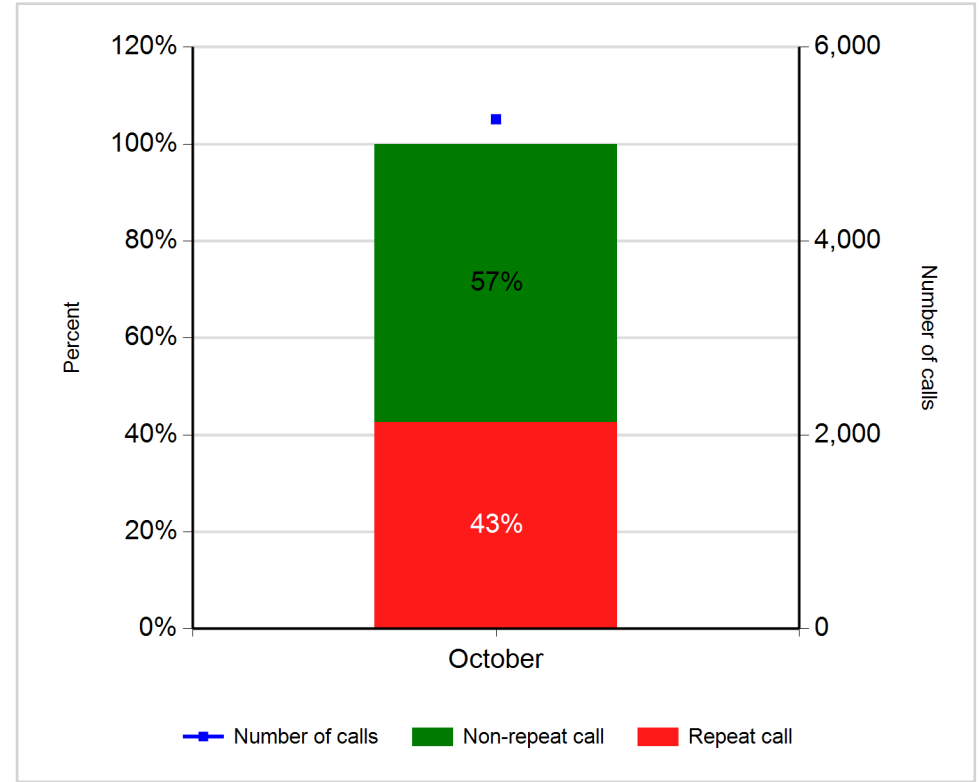

## Total repeat calls summary

Number of calls	Total repeat calls	Repeat in 5 min	Repeat in 1 hour	Repeat in 1 day	Repeat in 2 day	Repeat in 1 week	Repeat more than 1 week	Non-Repeat
5257	2237	457	1006	543	143	302	382	2424

**Total calls**

**Repeat calls at IVR**

**Repeat calls at agent**

**Percent of caller that generated repeat calls**

**Repeat calls by hour**

**Repeat calls by day of week**

Repeat calls by week

Repeat calls by month

### Percent of repeat calls by Skillset