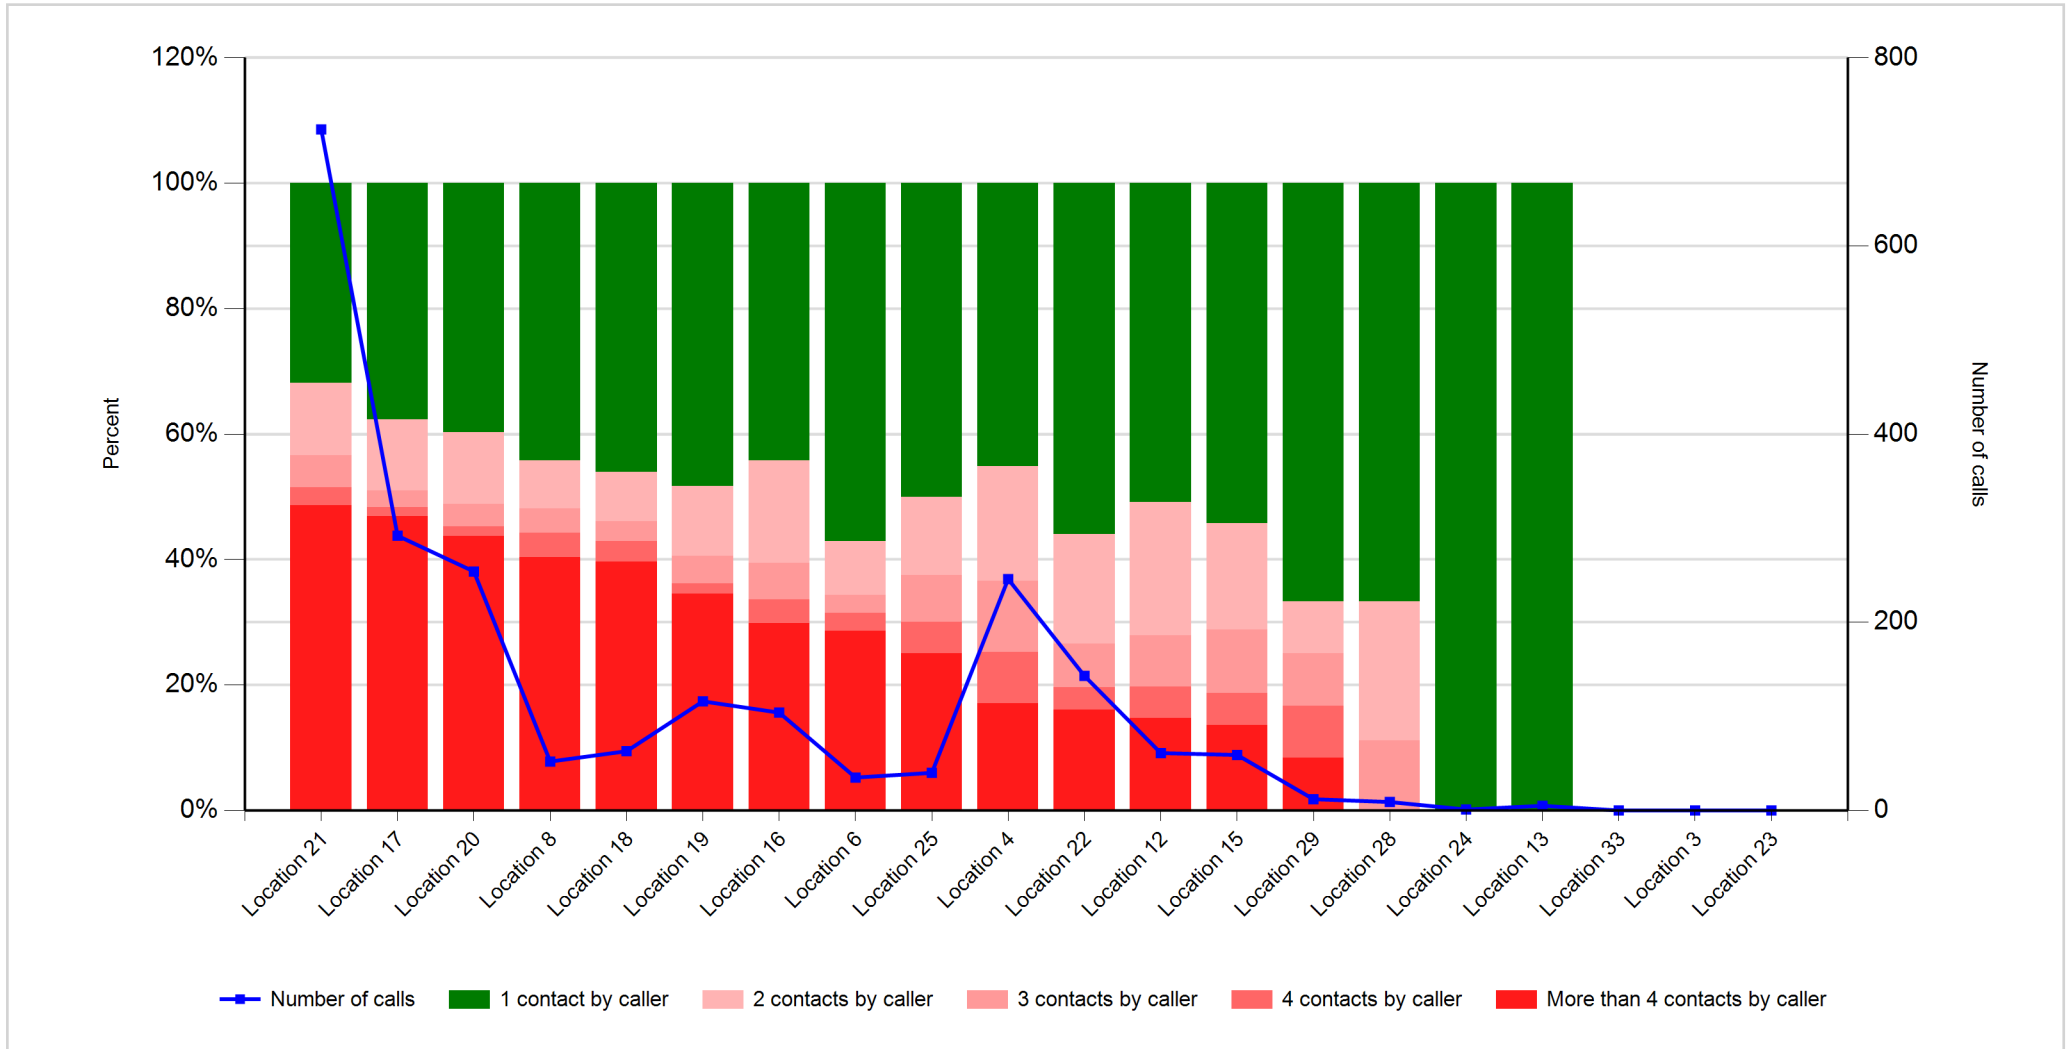

### Repeat calls by previous agent

### Percent of repeat calls by facility

### Repeat calls by facility

**Top most repeat caller**

ANI	Total Call back	Calls In 5 Min	Calls In 1 Hour	Calls In 1 Day	Calls In 2 Day	Calls In 1 Week	Calls More Than 1 Week
2105754000	359	48	302	9	0	0	0
5129011000	165	17	137	11	0	0	0
5124472211	117	10	88	19	0	0	0
5123411000	44	2	24	18	0	2	0
2102374464	27	1	14	12	0	1	0
5129433000	25	2	7	16	0	1	0
2103757780	22	0	11	10	2	2	0
2105814512	21	3	5	13	0	0	0
3619850600	21	1	5	15	0	0	0
8602730123	21	2	7	12	0	1	0
6302829442	17	1	10	6	0	0	1
5124077000	16	1	4	11	1	0	0
7632743899	16	0	6	10	0	1	0
5027104766	15	1	4	10	1	1	0
8002446224	14	0	4	10	0	1	0
2103540817	12	0	4	8	0	1	0
9722387900	11	0	2	9	0	1	0
2102272347	10	1	2	7	0	0	0
2105754076	10	0	4	5	1	1	0
9592990300	10	0	3	7	0	1	0
2105814055	9	1	3	3	2	0	0
2106158757	9	3	2	3	0	2	0