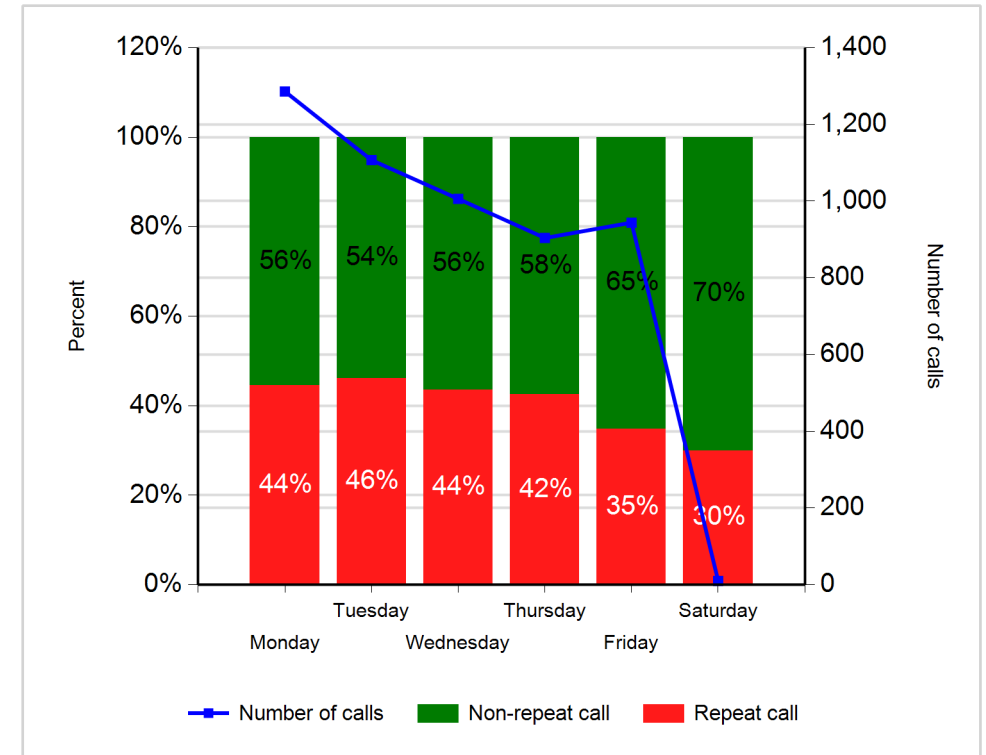

## Total repeat calls summary

Number of calls	Total repeat calls	Repeat in 5 min	Repeat in 1 hour	Repeat in 1 day	Repeat in 2 day	Repeat in 1 week	Repeat more than 1 week	Non-Repeat
5257	2237	457	1006	543	143	302	382	2424

**Total calls**

**Repeat calls at IVR**

**Repeat calls at agent**

**Percent of caller that generated repeat calls**

**Repeat calls by hour**

**Repeat calls by day of week**

Repeat calls by week

Repeat calls by month

### Percent of repeat calls by Skillset