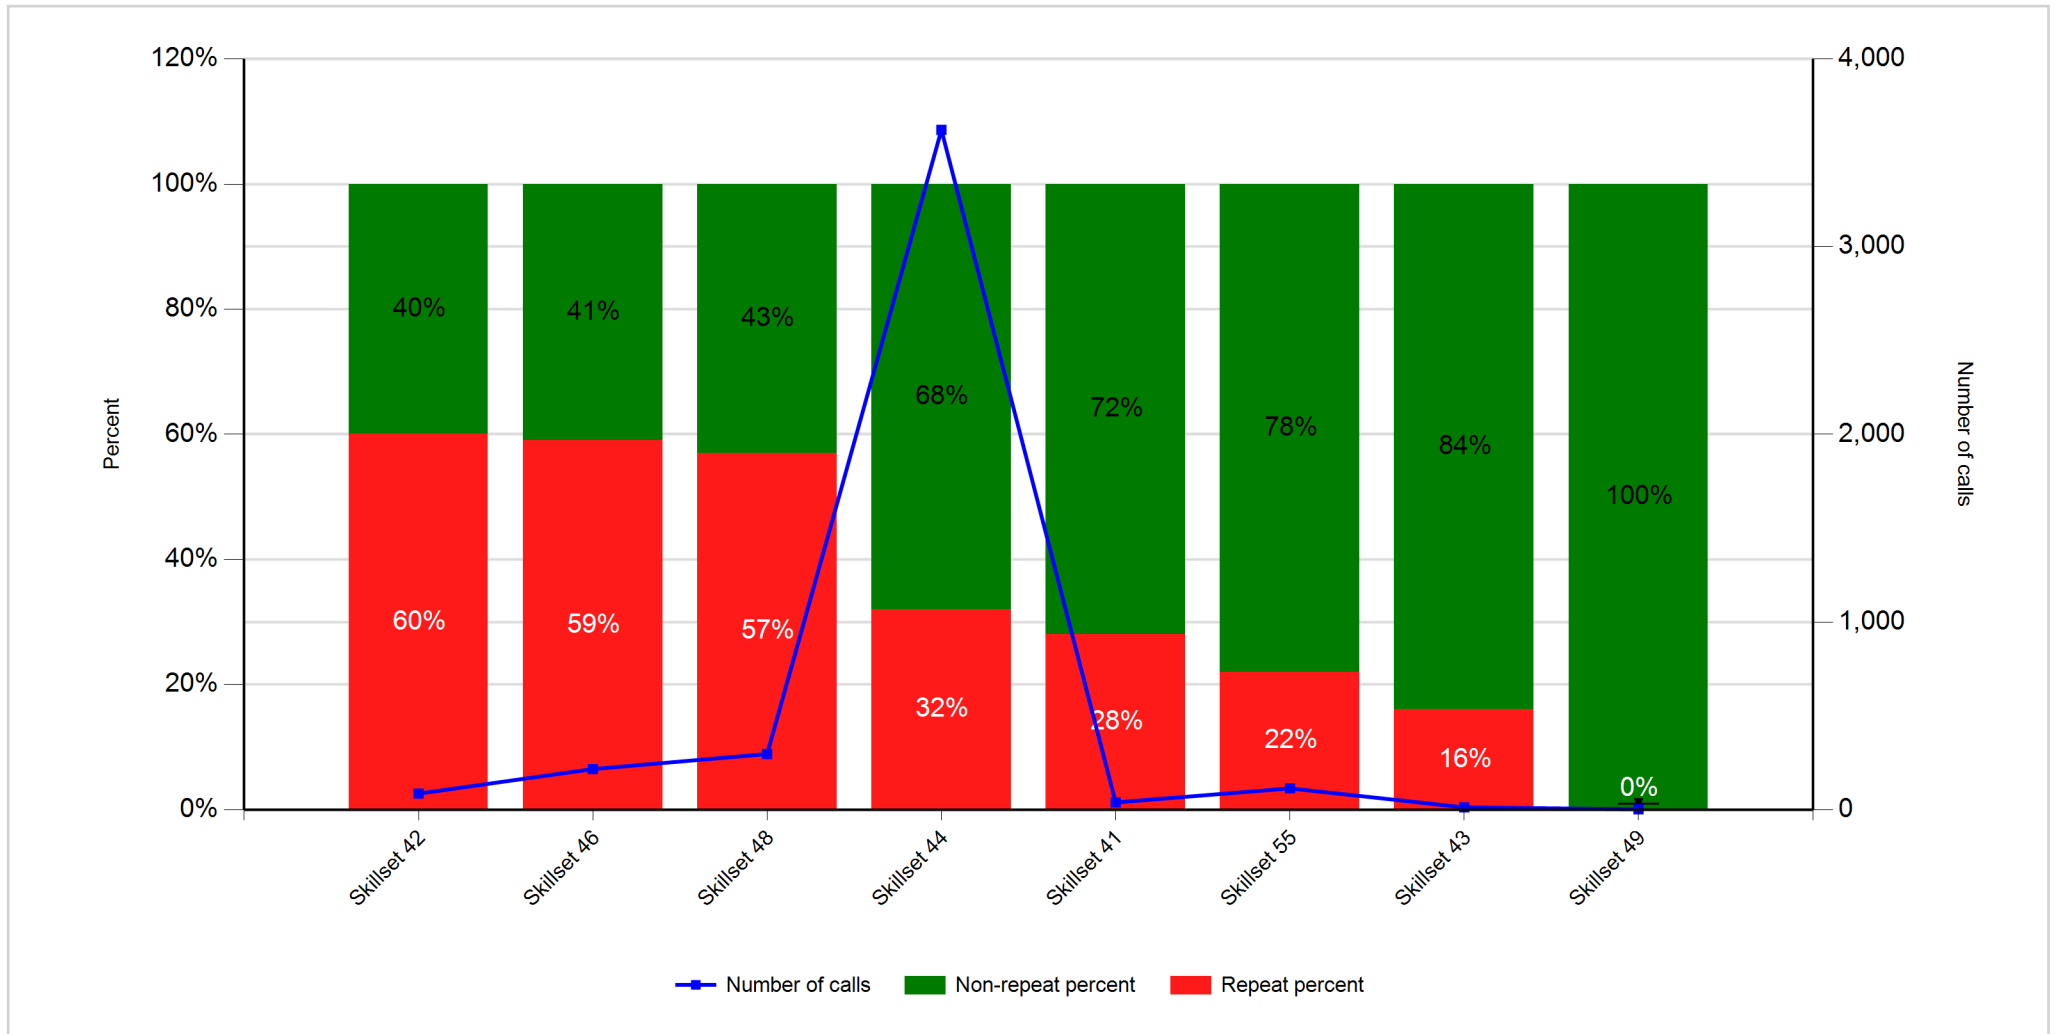

## Total repeat calls summary

Number of calls	Total repeat calls	Repeat in 5 min	Repeat in 1 hour	Repeat in 1 day	Repeat in 2 day	Repeat in 1 week	Repeat more than 1 week	Non-Repeat
5257	2237	457	1006	543	143	302	382	2424

**Total calls**

**Repeat calls at IVR**

**Repeat calls at agent**

**Percent of caller that generated repeat calls**

**Repeat calls by hour**

**Repeat calls by day of week**

Repeat calls by week

Repeat calls by month

### Percent of repeat calls by Skillset